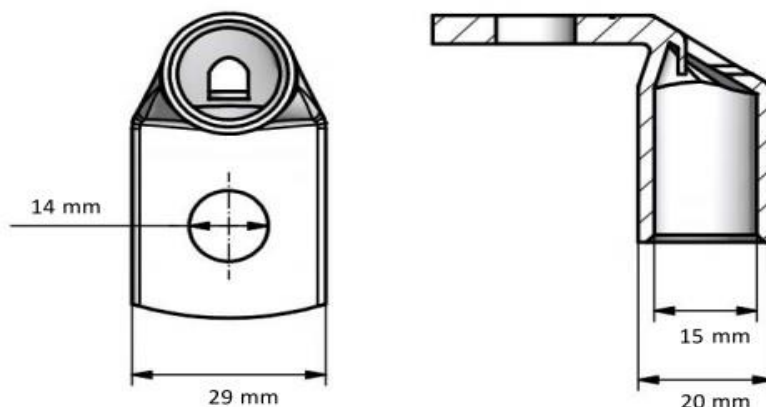

Drawing

Package

Package	Box	Pcs / Package	25	Weight [kg]	1,996
Length [mm]	85	Width [mm]	144	Height [mm]	85

Ouneva Oy

Teollisuustie 21
FI-82730 Tuupovaara
Finland

Tel. +358 400 179 750
info@ouneva.fi

www.ounevagroup.fi
www.ounevaproducts.fi