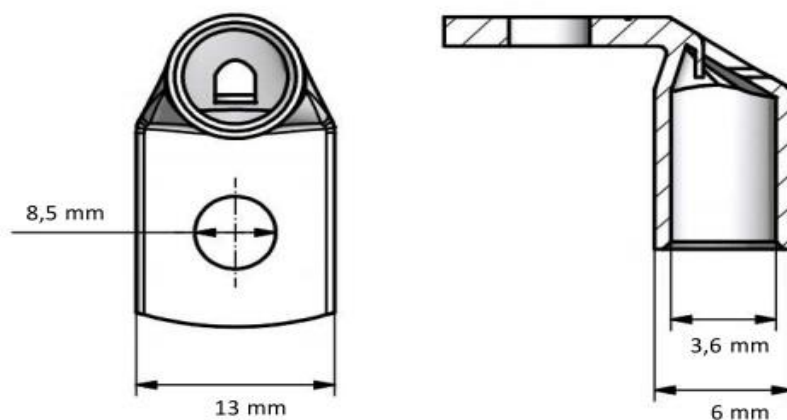

Drawing

Package

Package	Box	Pcs / Package	50	Weight [kg]	0,182
Length [mm]	34	Width [mm]	60	Height [mm]	110

Ouneva Oy

Teollisuustie 21
FI-82730 Tuupovaara
Finland

Tel. +358 400 179 750
info@ouneva.fi

www.ounevagroup.fi
www.ounevaproducts.fi