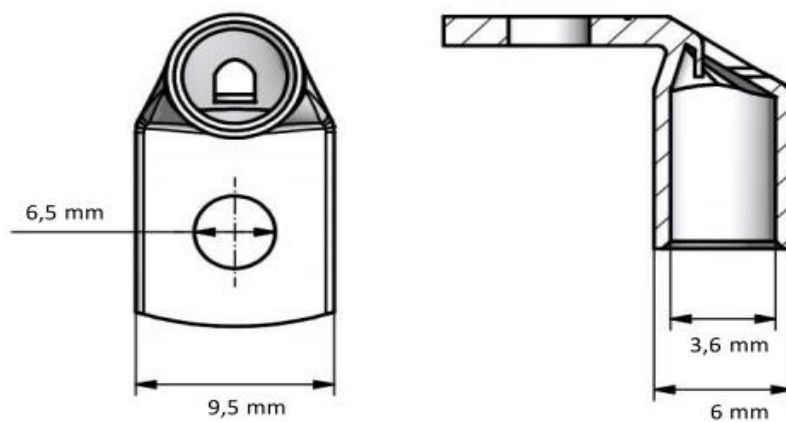

Drawing

Package

Package	Box	Pcs / Package	50	Weight [kg]	0,162
Length [mm]	32	Width [mm]	60	Height [mm]	110

Ouneva Oy

Teollisuustie 21
FI-82730 Tuupovaara
Finland

Tel. +358 400 179 750
info@ouneva.fi

www.ounevagroup.fi
www.ounevaproducts.fi