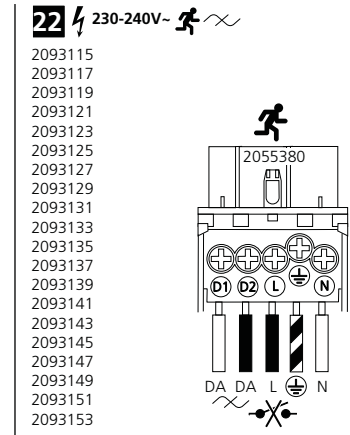

A 5 Trimless - Surface Mounted

5 Trimless - Suspended

5 Trimless - Recessed

B 5 +Trim - Recessed/Suspended

5 +Trim - Recessed

5 x 1.5mm² Min.

5 x 1.5mm² Min.