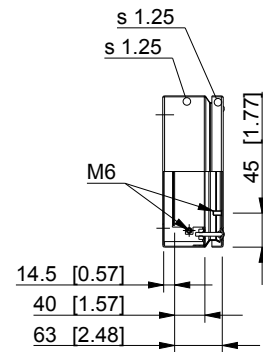

ID	Description	Date	By	Appr.
A				

Dimensions in mm [inches]

Material: Mild steel, polyester painted	Color: RAL 7035
---	-----------------

Supplier:	Tool No:	Weight [kg]: 5.20	Volume: -
-----------	----------	-------------------	-----------

**CASEMET**

Casemet Oy

**FFUP802008A**

Scale	Date	26.07.16
-------	------	----------

1:10	By	PLe
------	----	-----

-	Checked	
---	---------	--

-	Ctrl	
---	------	--

Replaces:

Replaced:

Drw No: A

Ref: Cubo F

Code: FFUP802008A

Sheet No:

model FFUP802008A PART

drawing FFUP\_1.DRAWING