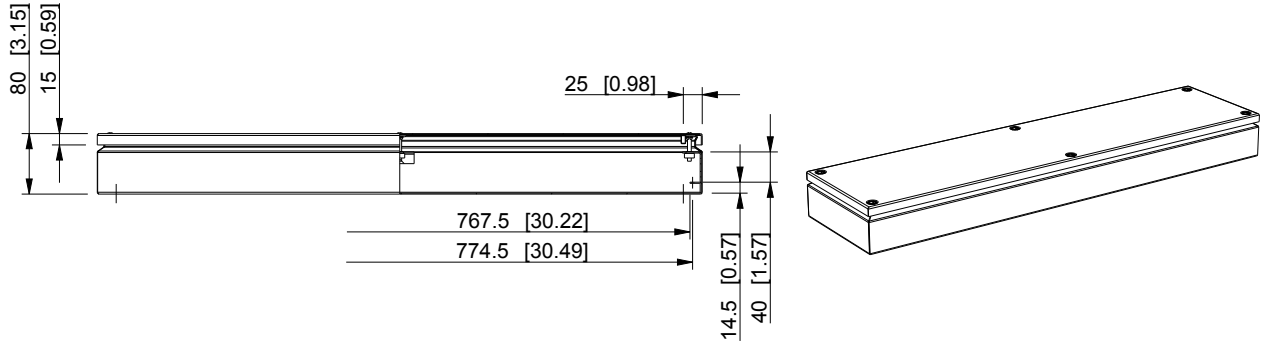

ID	Description	Date	By	Appr.
A				

Dimensions in mm [inches]

Material: Mild steel, polyester painted	Color: RAL 7035
---	-----------------

Supplier:	Tool No:	Weight [kg]: 5.20	Volume: -
-----------	----------	-------------------	-----------

Replaced:

Drw No: A

Ref: Cubo F

Code: FFUP802008A

Sheet No:

model FFUP802008A PART

drawing FFUP\_1.DRAWING