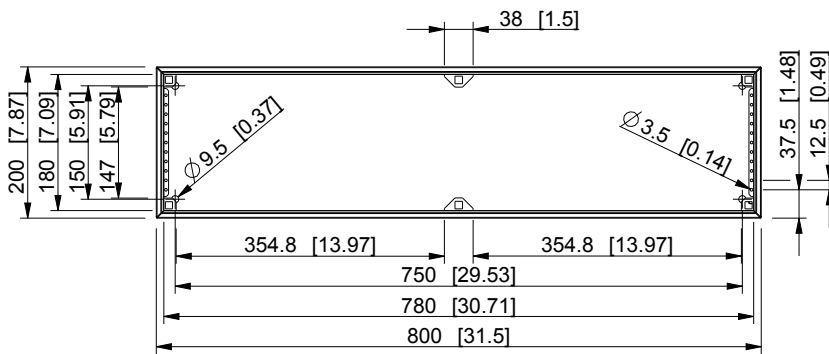

ID	Description	Date	By	Appr.
A				

Dimensions in mm [inches]

Material: Mild steel, polyester painted	Color: RAL 7035
---	-----------------

Supplier:	Tool No:	Weight [kg]: 5.20	Volume: -
-----------	----------	-------------------	-----------

**CASEMET**

Casemet Oy

**FFUP802008A**

Scale	Date	26.07.16
-------	------	----------

1:10	By	PLe
------	----	-----

-	Checked	
---	---------	--

-	Ctrl	
---	------	--

Replaces:

Replaced:

Drw No: A

Ref: Cubo F

Code: FFUP802008A

Sheet No:

model FFUP802008A PART

drawing FFUP\_1.DRAWING