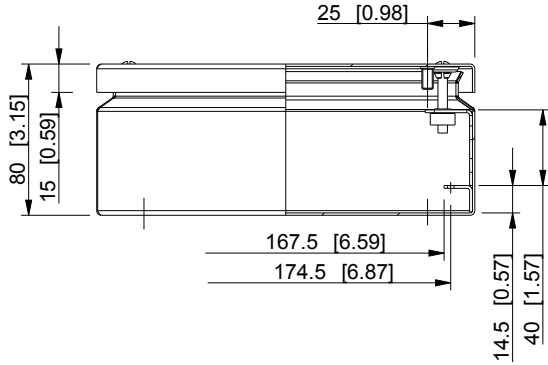

ID	Description	Date	By	Appr.
A				

Dimensions in mm [inches]

Material: Mild steel, polyester painted	Color: RAL 7035
---	-----------------

Supplier:	Tool No:	Weight [kg]: 1.71	Volume: -
-----------	----------	-------------------	-----------

CASEMET

Casemet Oy

FFUP202008A

Scale	Date	26.07.16
1:4	By	PLe
-	Checked	
-	Ctrl	

Replaces:	
Replaced:	
Drw No:	A
Ref:	Cubo F
Code:	FFUP202008A
Sheet No:	

model FFUP202008A PART

drawing FFUP DRAWING