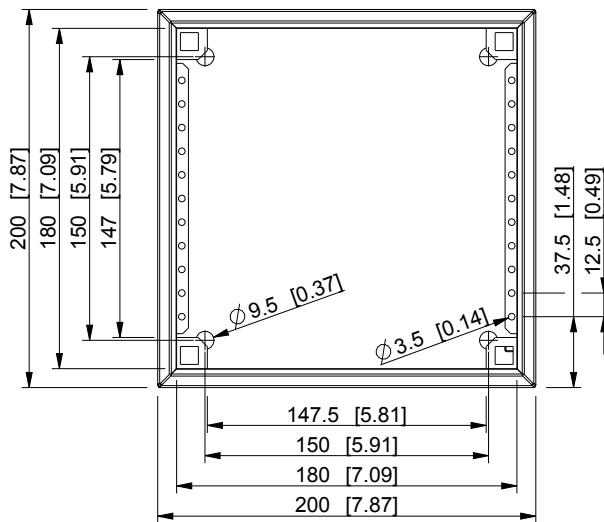

ID	Description	Date	By	Appr.
A				

Dimensions in mm [inches]

Material: Mild steel, polyester painted	Color: RAL 7035
---	-----------------

Supplier:	Tool No:	Weight [kg]: 1.71	Volume: -
-----------	----------	-------------------	-----------

CASEMET

Casemet Oy

FFUP202008A

Scale	Date	26.07.16
1:4	By	PLe
-	Checked	
-	Ctrl	

Replaces:	
Replaced:	
Drw No:	A
Ref:	Cubo F
Code:	FFUP202008A
Sheet No:	

model FFUP202008A PART

drawing FFUP DRAWING