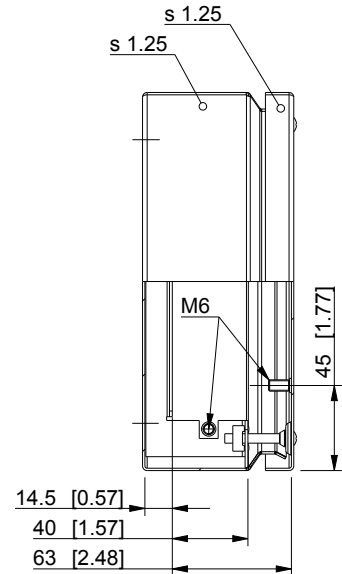

ID	Description	Date	By	Appr.
A				

Dimensions in mm [inches]

Material: Mild steel, polyester painted	Color: RAL 7035
---	-----------------

Supplier:	Tool No:	Weight [kg]: 1.71	Volume: -
-----------	----------	-------------------	-----------

CASEMET

Casemet Oy

FFUP202008A

Scale	Date	26.07.16
1:4	By	PLe
-	Checked	
-	Ctrl	

Replaces:	
Replaced:	
Drw No:	A
Ref:	Cubo F
Code:	FFUP202008A
Sheet No:	

model FFUP202008A PART

drawing FFUP DRAWING