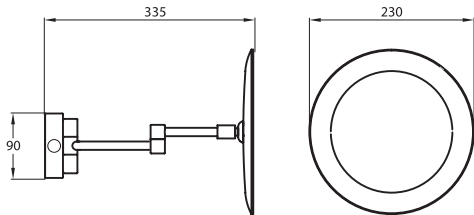

A2BRFA

On/Off-kytkin
On/Off-strömbytare
On/Off-lüliti
On/Off-switch

Valaisimen saa asentaa vain sähköalan ammattilainen. Käytä ainoastaan syöttöjännitettä ja taajuutta joka on merkitty valaisimeen. Kytke virta pois päältä ennen asennusta tai huoltoa. Tämä asennusohje on säilytettävä ja sen on oltava käytössä asennuksessa ja huollossa.

Vi rekommenderar att installationen görs av en behörig elektriker. Använd endast driftspänning och frekvens som är märkt på armaturen. Bryt av stömmen för installation eller service. Denna monteringsanvisning bör sparas och finnas tillgänglig vid installation eller framtida service.

Elektriseadmete paigaldustöid on lubatud teha üksnes vastaval spetsialistil. Kasuta ainult valgustile märgitud võrguvoolu ja sagedust. Lülita enne paigaldust ja hooldust vool välja. Käesolevat juhendit tuleb säilitada ning järgida paigaldamisel ja hooldusel.

Only a professional electrician is allowed to do the installation. Use only rated voltage and frequency as marked in the fixture. Switch off the current before installation or service. This mounting instruction must be kept available during installation and for future maintenance.

OCEAN

	VÄRI	SIS. LAMPUN	VALONLÄHDE	M-ERÄ	SNRO	EAN
A2BRAA IP44 LED 9W AL AC PR600	RST	kyllä	Kiinteä LED 9 W 700 lm 3000 K	1/6	4207332	6435200176998
A2BRAB IP44 LED 18W AL AC PR900	RST	kyllä	LED 18 W 1200 lm 3000 K	1/6	4209098	6435200187437
A2BRBA IP44 LED 9W AL AC 600	RST	kyllä	Kiinteä LED 9 W 700 lm 3000 K	1/6	4207333	6435200177018
A2BRBB IP44 LED 18W AL AC 900	RST	kyllä	LED 18 W 1200 lm 3000 K	1/6	4209099	6435200187444
A2BRCA IP44 LED 9W AL G O	RST	kyllä	Kiinteä LED 9 W 700 lm 3000 K	1/6	4207334	6435200177032
A2BRDA IP44 LED 18W AL G O	RST	kyllä	Kiinteä LED 18 W 950 lm 3000 K	1/6	4207335	6435200177056
A2BREA IP44 LED 12W AL G O	RST	kyllä	Kiinteä LED 12 W 950 lm 3000 K	1/6	4207336	6435200177070
A2BRFA IP44 LED 3W AL G	RST	kyllä	Kiinteä LED 3 W 350 lm 3000 K	1/4	4207384	6435200177074

AIRAM

Valmistaja | Tillverkare | Tootja | Manufacturer:

Oy Airam Electric Ab, Sementtitehtaankatu 6, FI-04260 Kerava, Finland, www.airam.fi