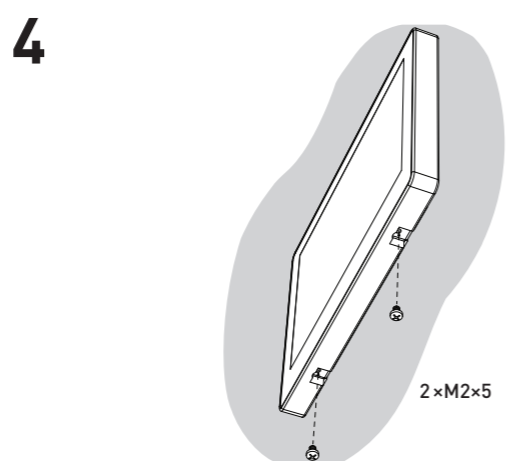

SceneTouch7 (ST7-X)

Installation Guide

Helvar Ltd
 Hawley Mill
 Hawley Road
 DARTFORD
 DA2 7SY
 UNITED KINGDOM
www.helvar.com

Helvar ST7-X
SceneTouch7
 Doc: 7860399, issue 1
 Date: 2018-10-01

SceneTouch7 (ST7-X)