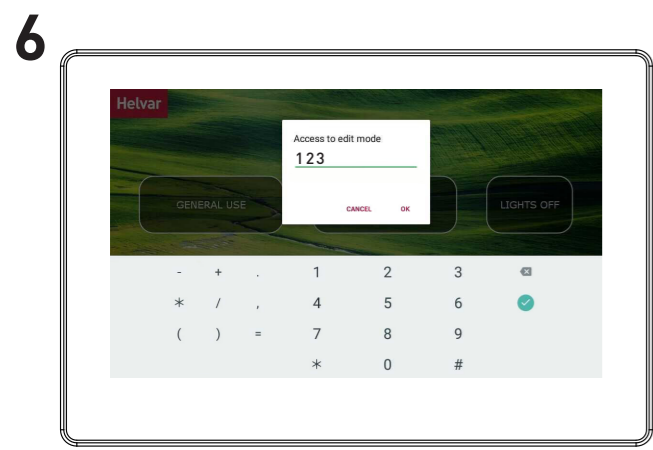

SceneTouch7 (ST7-X)

Installation Guide

Helvar Ltd
 Hawley Mill
 Hawley Road
 DARTFORD
 DA2 7SY
 UNITED KINGDOM
www.helvar.com

Helvar ST7-X
SceneTouch7
 Doc: 7860399, issue 1
 Date: 2018-10-01

SceneTouch7 (ST7-X)