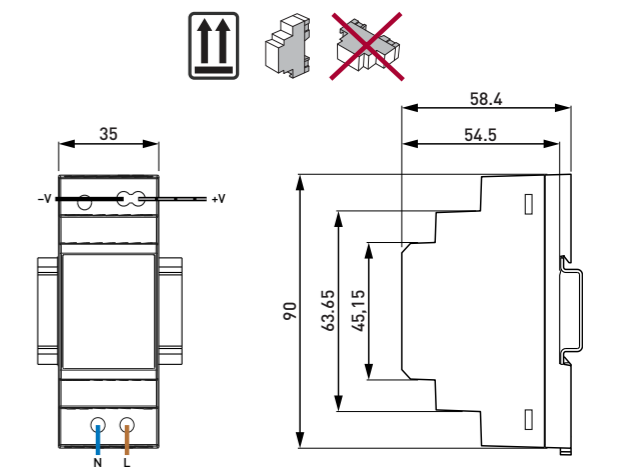

SceneTouch7 (ST7-X)

Installation Guide

Helvar Ltd
 Hawley Mill
 Hawley Road
 DARTFORD
 DA2 7SY
 UNITED KINGDOM
www.helvar.com

Helvar ST7-X
SceneTouch7
 Doc: 7860399, issue 1
 Date: 2018-10-01

SceneTouch7 (ST7-X)