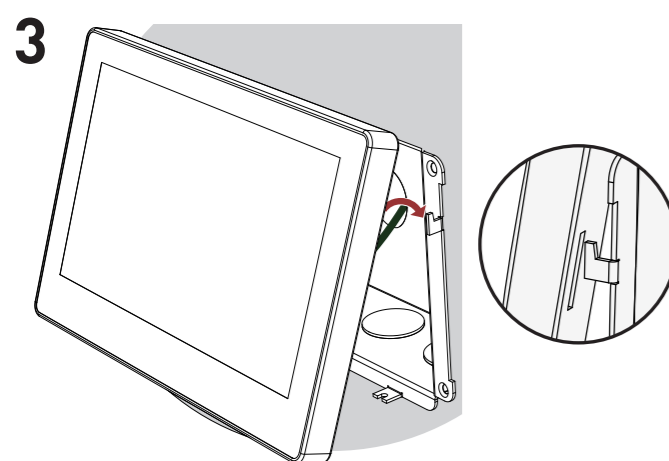

SceneTouch7 (ST7-X)

Installation Guide

Helvar Ltd
 Hawley Mill
 Hawley Road
 DARTFORD
 DA2 7SY
 UNITED KINGDOM
www.helvar.com

Helvar ST7-X
SceneTouch7
 Doc: 7860399, issue 1
 Date: 2018-10-01

SceneTouch7 (ST7-X)