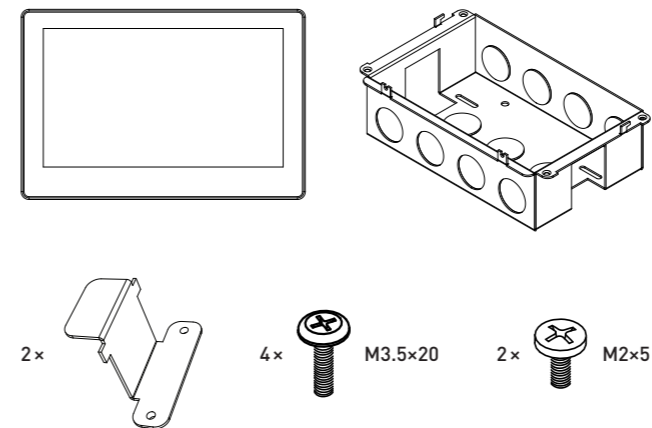

SceneTouch7 (ST7-X)

Installation Guide

Helvar Ltd
 Hawley Mill
 Hawley Road
 DARTFORD
 DA2 7SY
 UNITED KINGDOM
www.helvar.com

Helvar ST7-X
SceneTouch7
 Doc: 7860399, issue 1
 Date: 2018-10-01

SceneTouch7 (ST7-X)