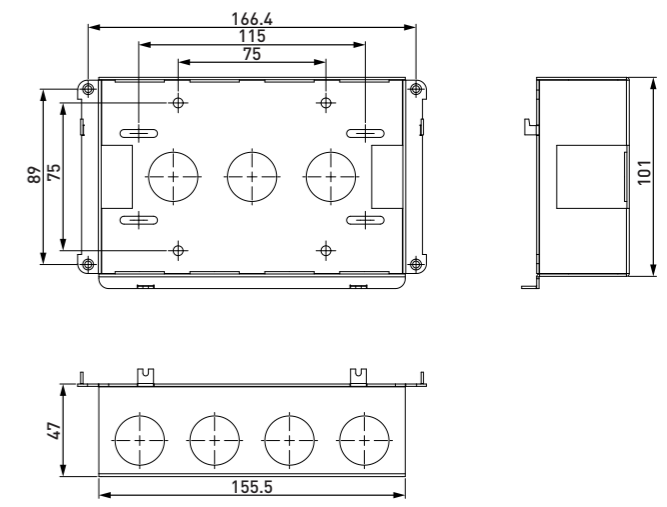

SceneTouch7 (ST7-X)

Installation Guide

Helvar Ltd
 Hawley Mill
 Hawley Road
 DARTFORD
 DA2 7SY
 UNITED KINGDOM
www.helvar.com

Helvar ST7-X
SceneTouch7
 Doc: 7860399, issue 1
 Date: 2018-10-01

SceneTouch7 (ST7-X)