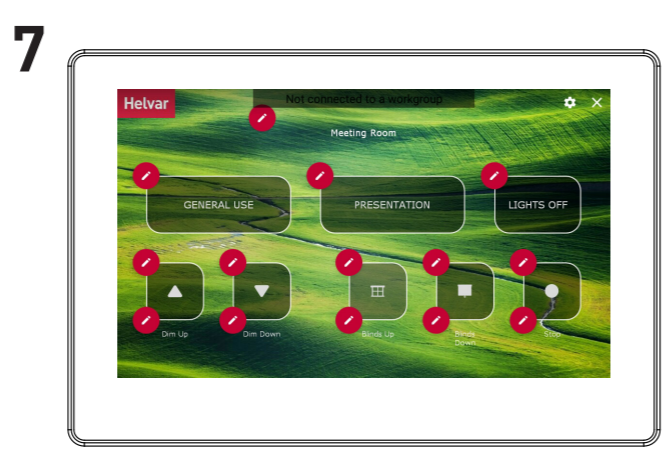

SceneTouch7 (ST7-X)

Installation Guide

Helvar Ltd
 Hawley Mill
 Hawley Road
 DARTFORD
 DA2 7SY
 UNITED KINGDOM
www.helvar.com

Helvar ST7-X
SceneTouch7
 Doc: 7860399, issue 1
 Date: 2018-10-01

SceneTouch7 (ST7-X)