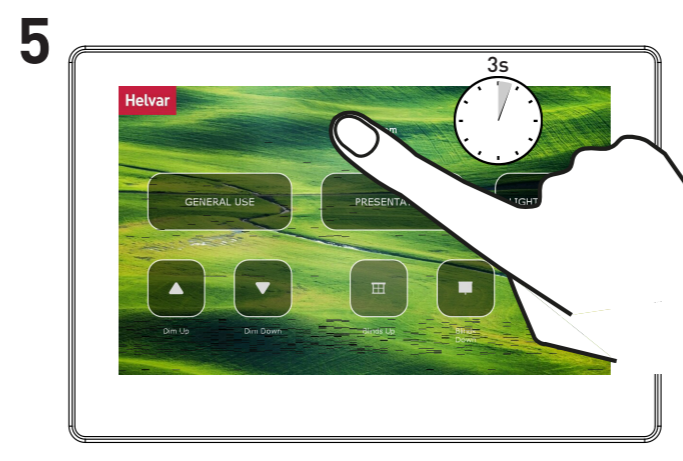

SceneTouch7 (ST7-X)

Installation Guide

Helvar Ltd
 Hawley Mill
 Hawley Road
 DARTFORD
 DA2 7SY
 UNITED KINGDOM
www.helvar.com

Helvar ST7-X
SceneTouch7
 Doc: 7860399, issue 1
 Date: 2018-10-01

SceneTouch7 (ST7-X)