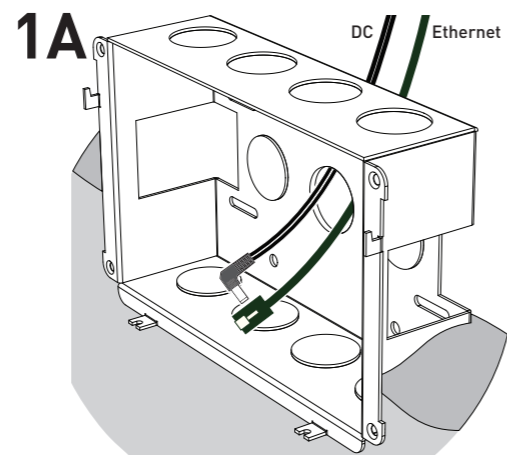

SceneTouch7 (ST7-X)

Installation Guide

Helvar Ltd
 Hawley Mill
 Hawley Road
 DARTFORD
 DA2 7SY
 UNITED KINGDOM
www.helvar.com

Helvar ST7-X
SceneTouch7
 Doc: 7860399, issue 1
 Date: 2018-10-01

SceneTouch7 (ST7-X)