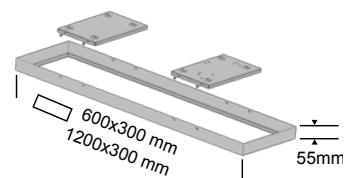

Mounting

Plano Low LED – Interior fitting with very low building height

Description

Interior fitting to be recessed in T-profile ceiling. Frame in aluminium powder painted in white RAL 9010. Plano Low LED is delivered "plug&play", complete with 1.5m 2-pol cable and plug from driver. DALI version supplied with 1.5m 4pol cable from driver, DALI entries with DA, DA marking. The driver and the LED panel are connected with 1m cable.

Plate for 600x600 module with light opening Ø500mm.

Frames for surface mounting

INTERIOR

| Number | Type | Module | Light source | |
|--------------|--------------------|------------|----------------------|-------------------|
| 117860 | Plano Low LED 6X6 | 600x600mm | LED 38W 830 | driver incl. |
| 117862 | Plano Low LED 6X6 | 600x600mm | LED 38W 830 | DALI driver incl. |
| 118428 | Plano Low LED 6x3 | 600x300mm | LED 830 25W | driver incl. |
| 118429 | Plano Low LED 6x3 | 600x300mm | LED 830 25W | DALI driver incl. |
| 118210 | Plano Low LED 12x3 | 1200x300mm | LED 38W 830 | driver incl. |
| 118211 | Plano Low LED 12x3 | 1200x300mm | LED 38W 830 | DALI driver incl. |
| Accessories: | | | | |
| 117623 | Frame | 600x600mm | Surface mounted | |
| 118650 | Frame | 600x300mm | Surface mounted | |
| 118023 | Frame | 1200x300mm | Surface mounted | |
| 118254 | Decor plate | 600x600mm | Light opening Ø500mm | |