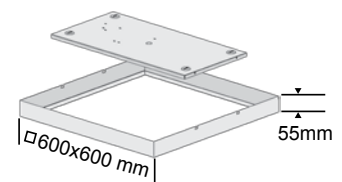

Mounting

Plano Low LED – Interior fitting with very low building height

Description

Interior fitting to be recessed in T-profile ceiling. Frame in aluminium powder painted in white RAL 9010. Plano Low LED is delivered "plug&play", complete with 1.5m 2-pol cable and plug from driver. DALI version supplied with 1.5m 4pol cable from driver, DALI entries with DA, DA marking. The driver and the LED panel are connected with 1m cable.

Plate for 600x600 module with light opening Ø500mm.

Frames for surface mounting

INTERIOR

| Number | Type | Module | Light source | |
|--------------|--------------------|------------|----------------------|-------------------|
| 117860 | Plano Low LED 6X6 | 600x600mm | LED 38W 830 | driver incl. |
| 117862 | Plano Low LED 6X6 | 600x600mm | LED 38W 830 | DALI driver incl. |
| 118428 | Plano Low LED 6x3 | 600x300mm | LED 830 25W | driver incl. |
| 118429 | Plano Low LED 6x3 | 600x300mm | LED 830 25W | DALI driver incl. |
| 118210 | Plano Low LED 12x3 | 1200x300mm | LED 38W 830 | driver incl. |
| 118211 | Plano Low LED 12x3 | 1200x300mm | LED 38W 830 | DALI driver incl. |
| Accessories: | | | | |
| 117623 | Frame | 600x600mm | Surface mounted | |
| 118650 | Frame | 600x300mm | Surface mounted | |
| 118023 | Frame | 1200x300mm | Surface mounted | |
| 118254 | Decor plate | 600x600mm | Light opening Ø500mm | |