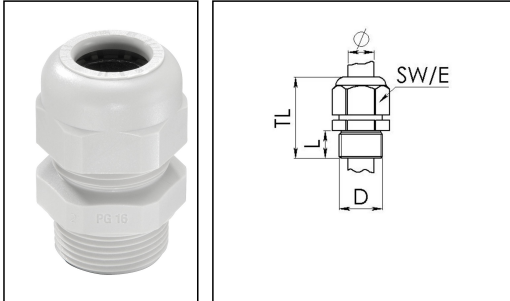

SKV 36

Cable gland, polyamide, Pg 36, RAL 7035

Products may differ in size, colour and appearance to those shown. If you require further information or customisation, please contact us directly.

Material cable gland	Polyamide
Material sealing gasket	EPDM
Protection class	IP68 (5 bar 30 min)
Temp. range min	-40 °C
Temp. range max	100 °C
Glow wire test	750 °C
Thread type	PG
Ø Connection thread D	36
Length screw-in thread L	14 mm
Ø cable diameter min	22 mm
Ø cable diameter max	32 mm
Key width SW	53 mm
Collar diameter (E)	59 mm
Total length TL	56 mm - 65 mm
Type of cable anchorage	A
Product Color	RAL 7035
Type	SKV 36
Order no. RAL 7035	10066407
Packing unit	10
ETIM-Classification	EC000441